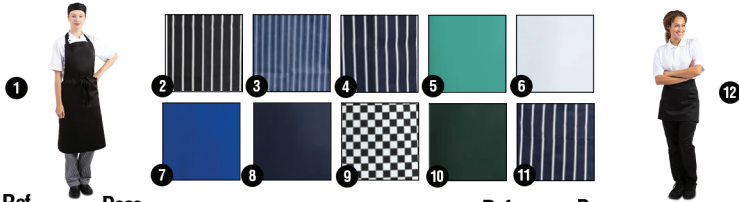

CLOTHING AND APPLIANCES

Uniforms

Bib Apron

Ref	Desc
1	A279 Black
2	A935 Black & White Stripe
3	A580 Blue & White Stripe
4	A530 Navy & White Stripe
5	A590 Waterproof Aqua
6	A521 White

Ref	Desc
7	A542 Royal Blue
8	A896 Waterproof Blue
9	A275 Blue & White Check
10	A540 Bottle Green
11	A535 Navy Stripe with Pocket
12	B131 Waist Apron Black