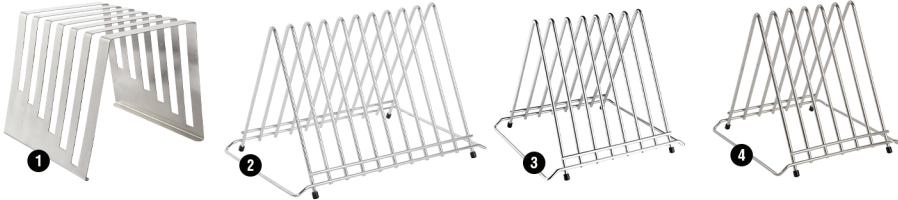

KITCHENWARE

Chopping Boards

St / St Chopping Board Rack

Ref	Desc	Ref	Desc
1 J251	6 slot (15mm)	3 CH052	7 slot (30mm)
2 DP037	10 slot (30mm)	4 J027	6 slot (30mm)

HYGIPLAS
Food Safety Solutions